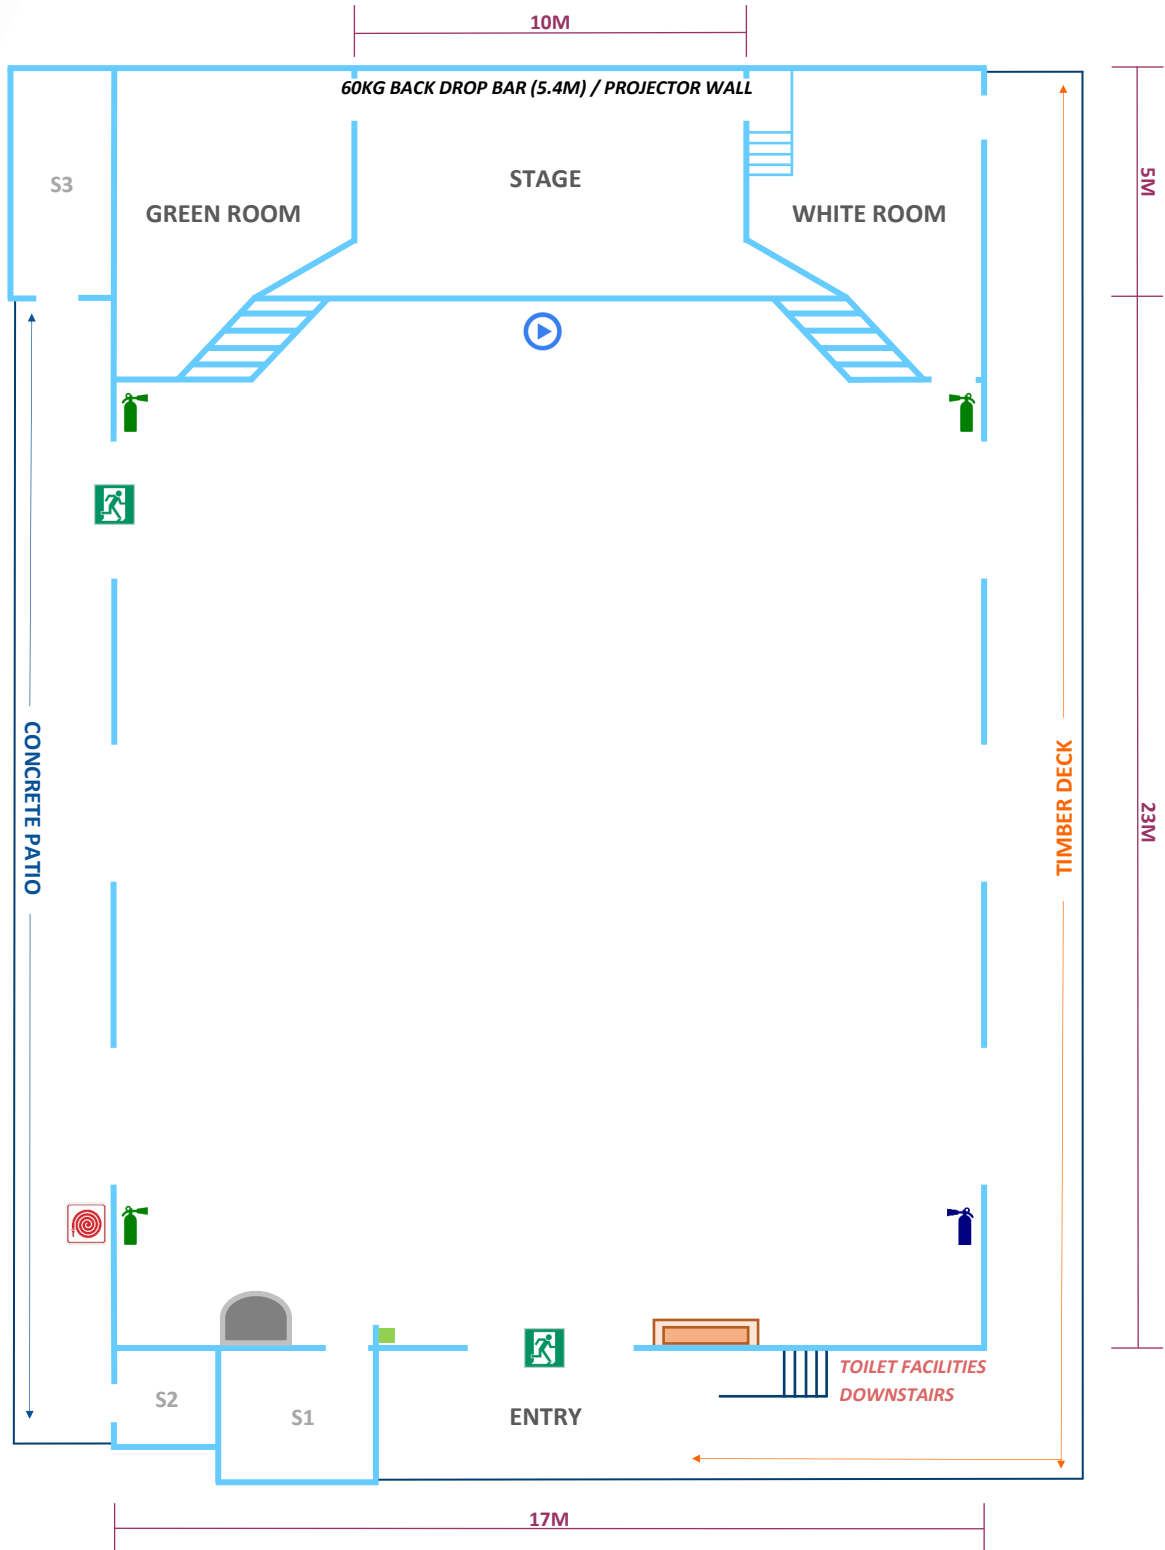

Kirkwood Hall

KIRKWOOD HALL—Seats up to 450

LEGEND:

	9 Litre Water Fire Extinguisher		Emergency Exits
	Dry Chemical Fire Extinguisher		Gas Bottles
	Media Equipment		Fire Hose Reel
	Sound Desk		Gas Heater
	Light Switches		