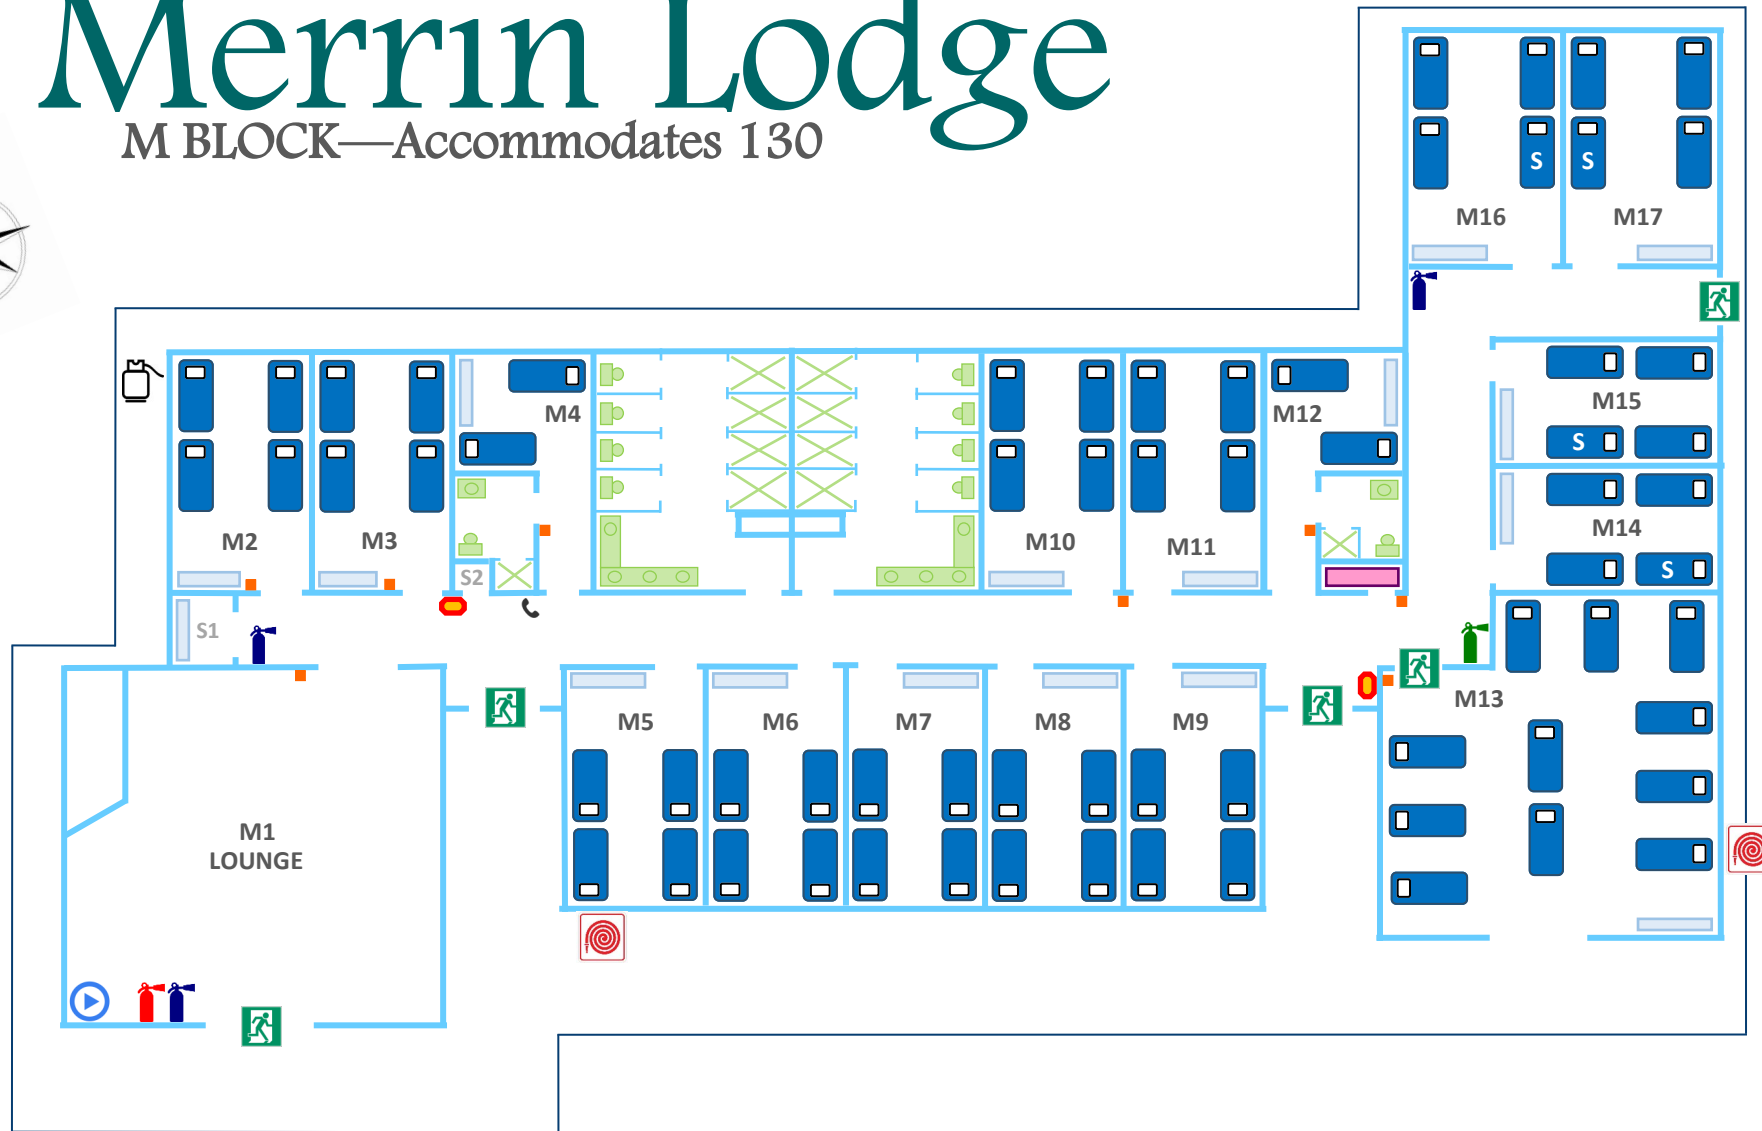

Merrin Lodge

M BLOCK—Accommodates 130

LEGEND:

	Air Con Controls		9 Litre Water Fire Extinguisher		Emergency Exits
	Emergency Phones		Co2 Fire Extinguisher		Gas Bottles
	Fire Alarms		Dry Chemical Fire Extinguisher		Fire Hose Reel
	Switchboard		Media Equipment		Single Bed