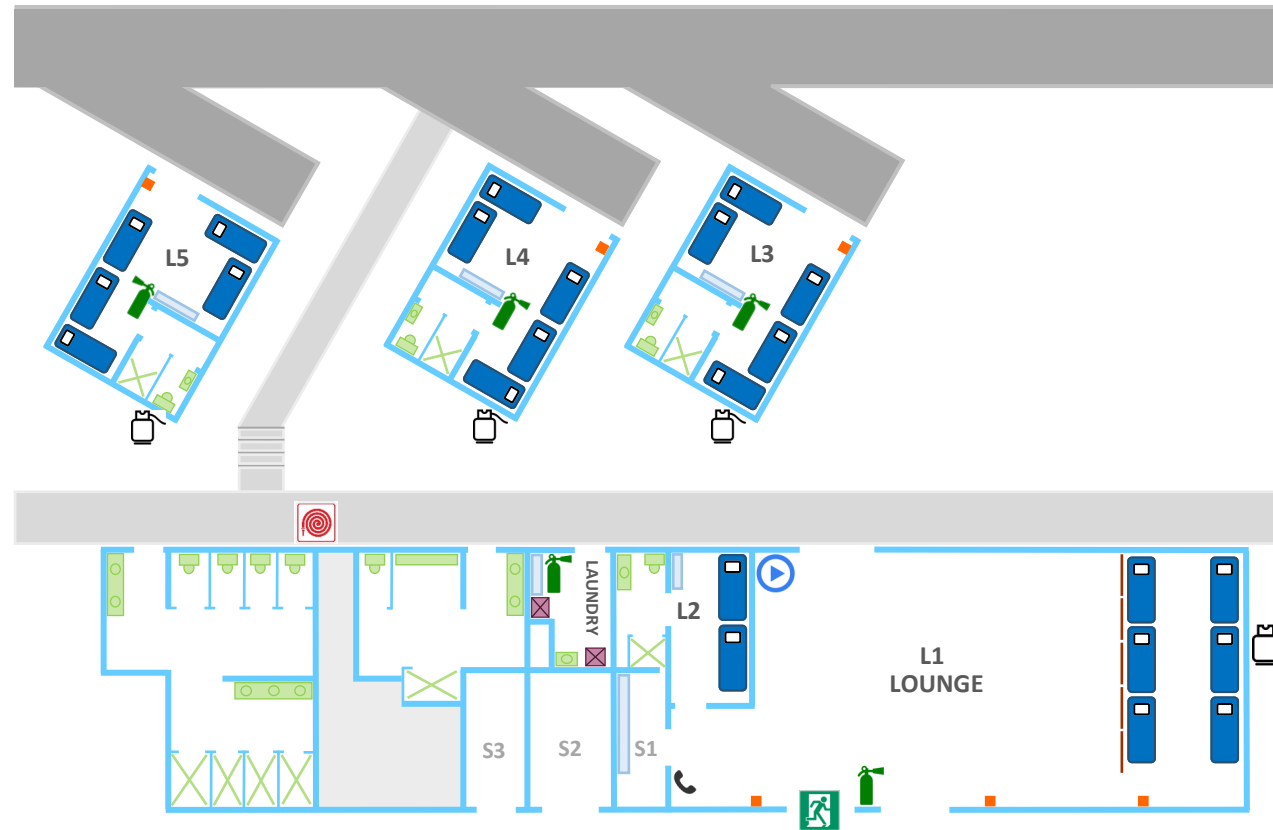

Lethem Complex

L BLOCK—Accommodates 70

LEGEND:

	Air Con Units
	Emergency Phone
	Dry Chemical Fire Extinguisher
	Media Equipment
	Emergency Exits
	Gas Taps
	Fire Hose Reel
	Single Bed