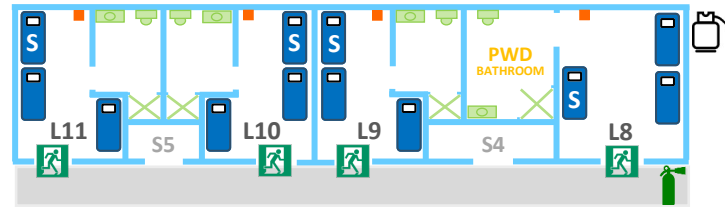

Lethem Complex

L BLOCK—Accommodates 70

LEGEND:

	Air Con Units
	Emergency Phone
	Dry Chemical Fire Extinguisher
	Media Equipment
	Emergency Exits
	Gas Taps
	Fire Hose Reel
	Single Bed