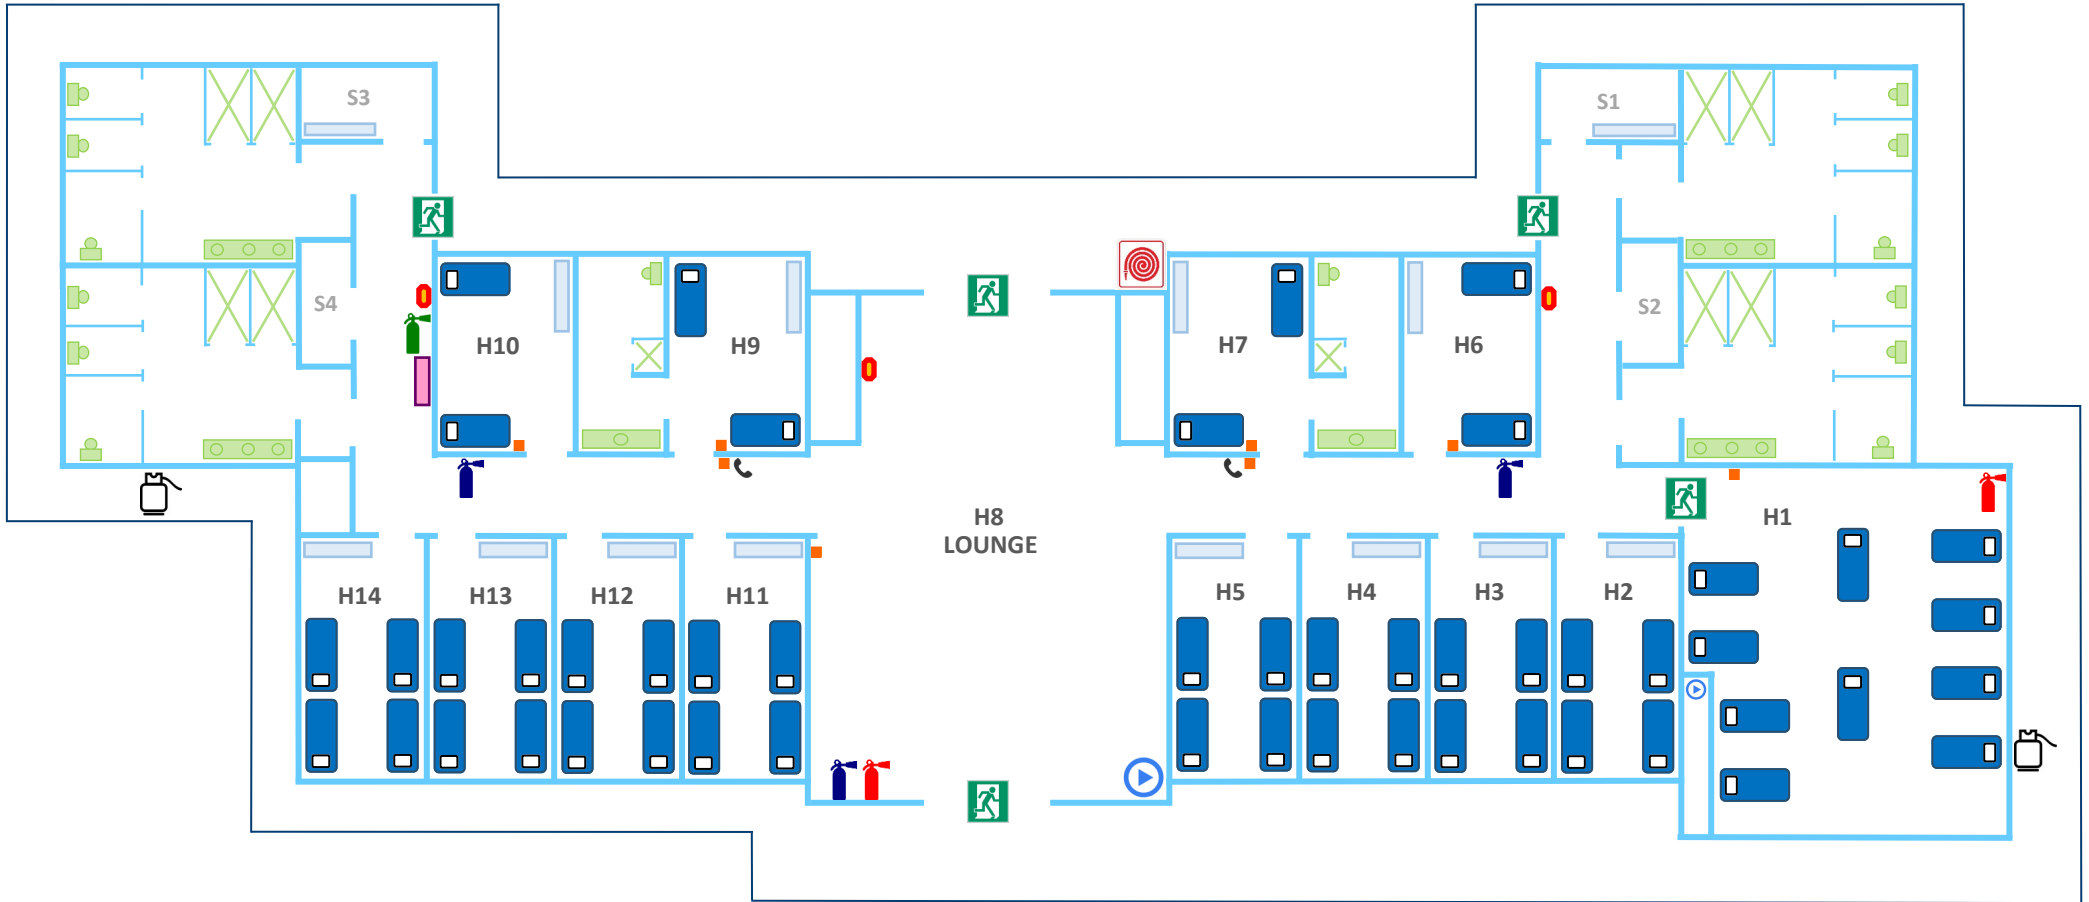

# Harrison Lodge

H BLOCK—Accommodates 100

## LEGEND:

	Air Con Controls		9 Litre Water Fire Extinguisher		Emergency Exits
	Emergency Phones		Co2 Fire Extinguisher		Gas Bottles
	Fire Alarms		Dry Chemical Fire Extinguisher		Fire Hose Reel
	Switchboard		Media Equipment		