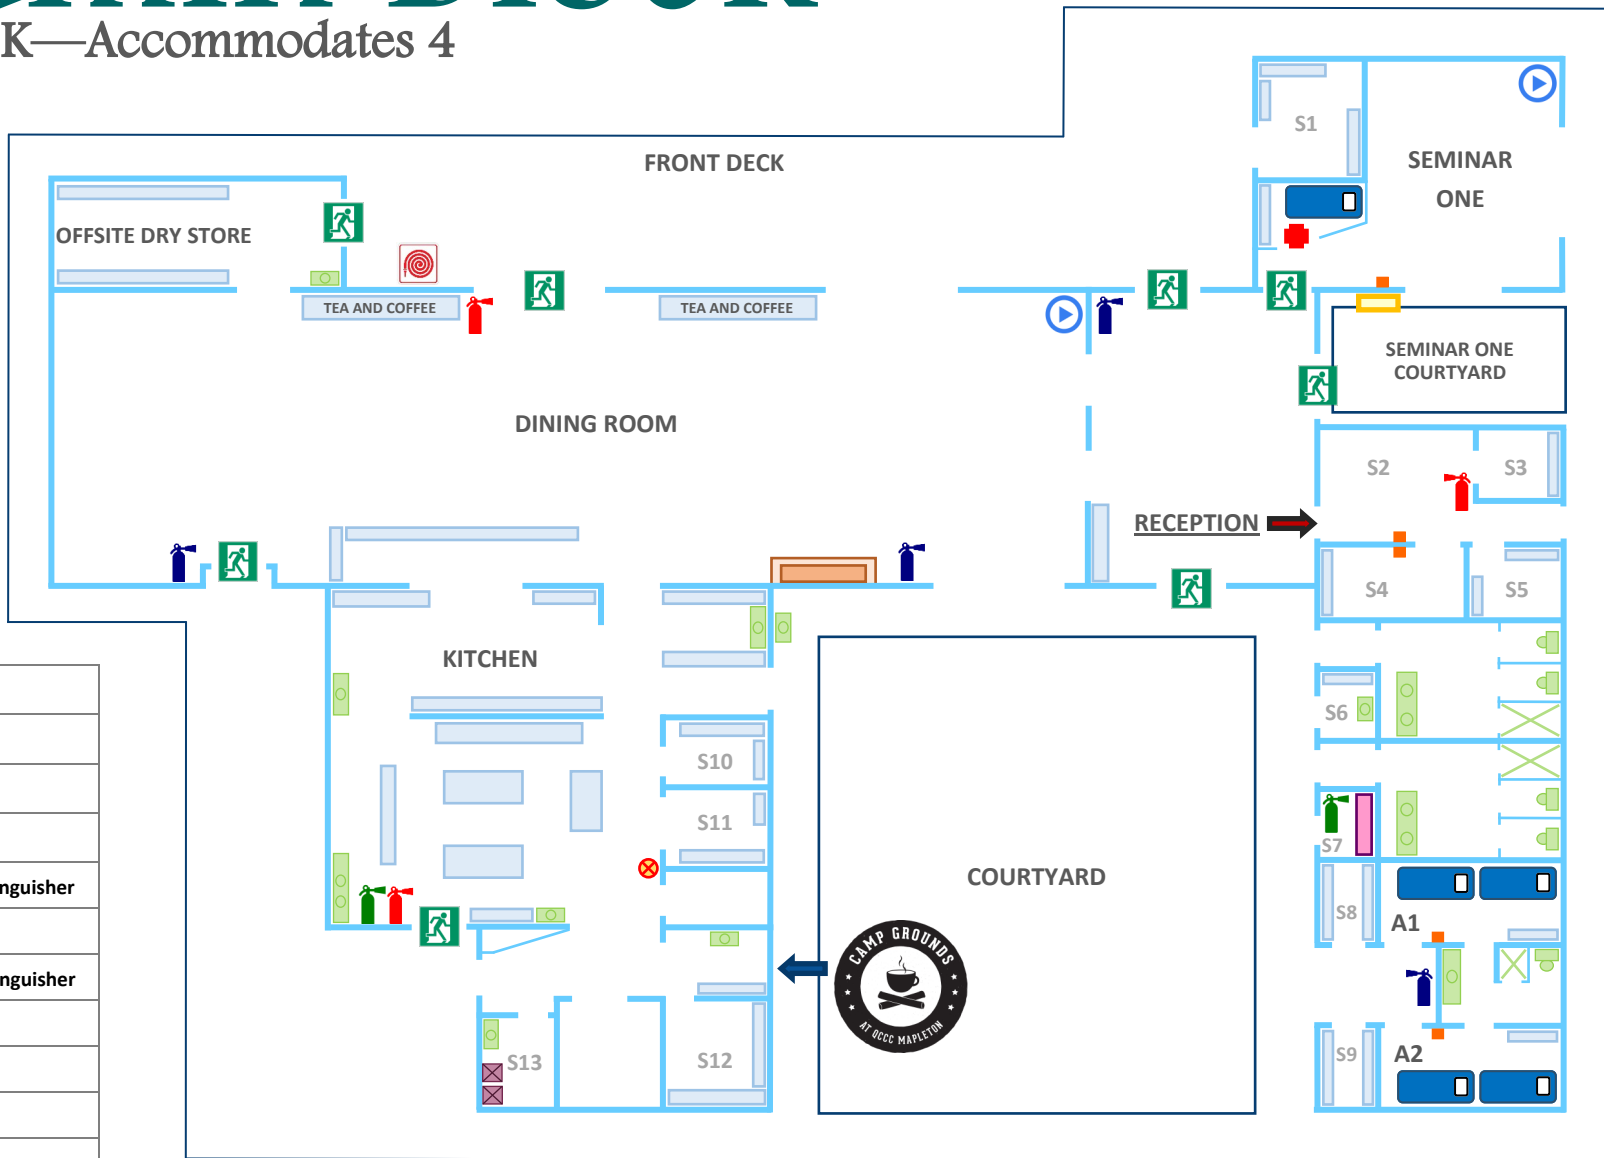

# Admin Block

A BLOCK—Accommodates 4

## LEGEND:

	Air Con Controls
	First Aid Room
	Fire Blanket
	Switchboard
	9 Litre Water Fire Extinguisher
	Co2 Fire Extinguisher
	Dry Chemical Fire Extinguisher
	Media Equipment
	Emergency Exits
	Fire Hose Reel
	Fireplace
	Sports Equipment