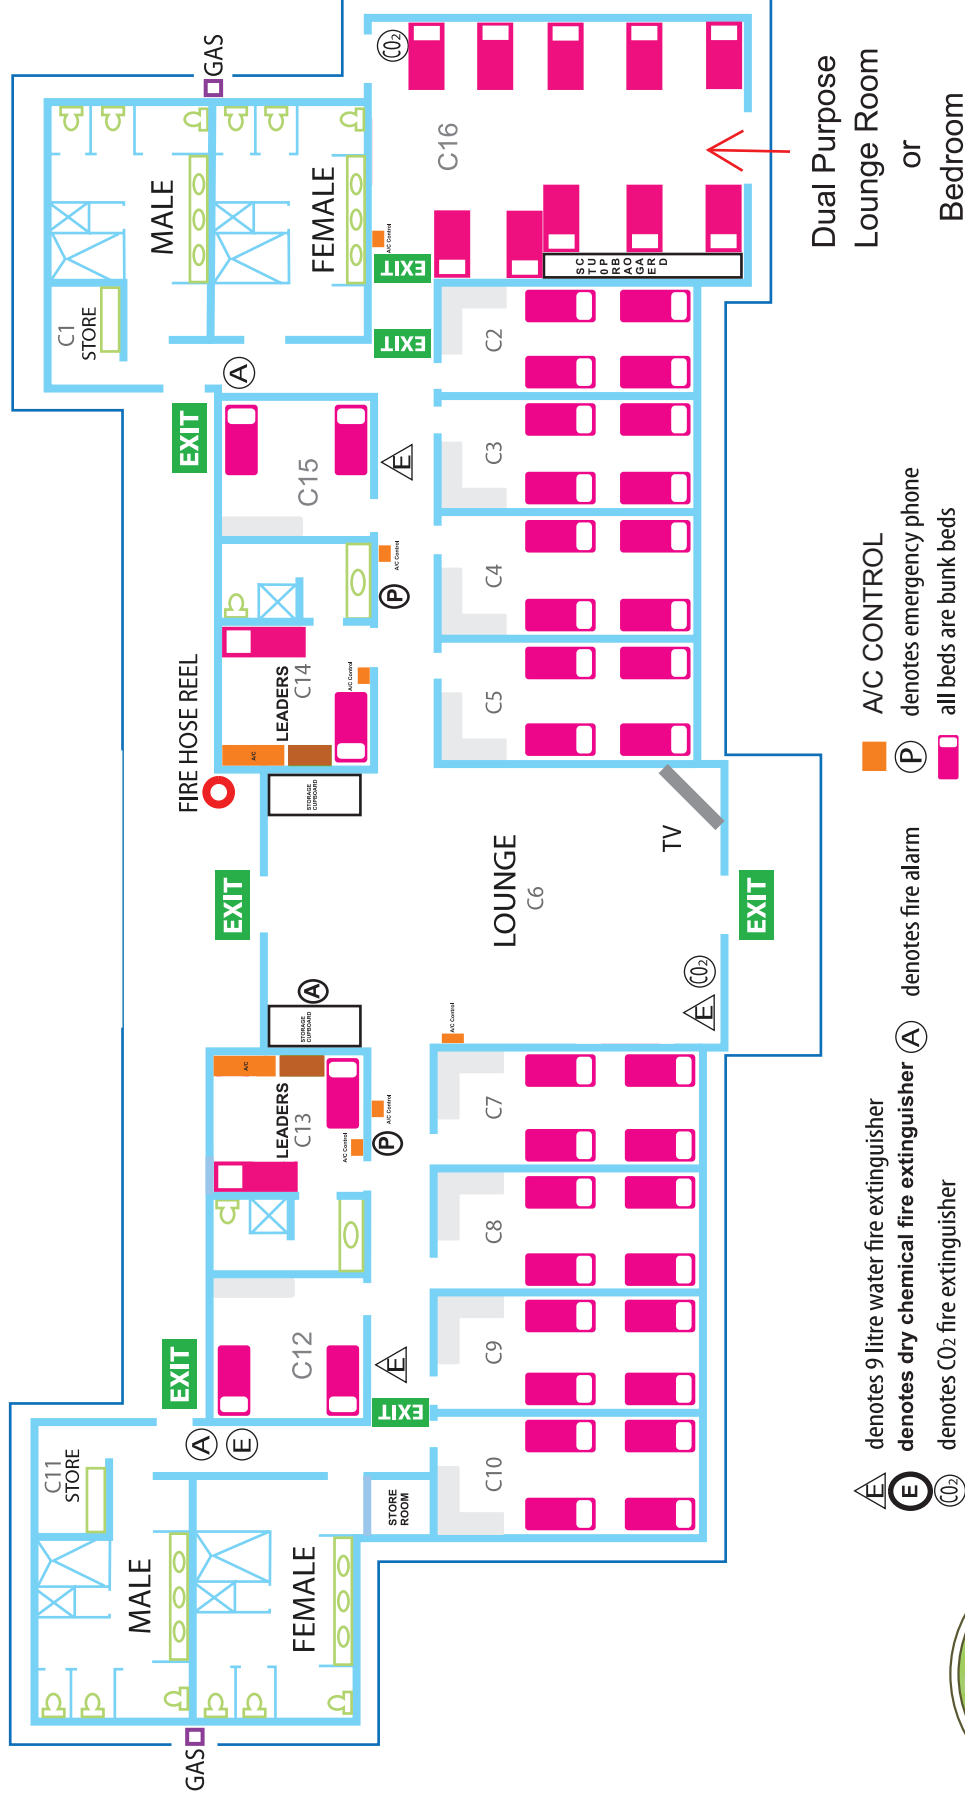

Harrison Lodge

Accommodates 100

- denotes 9 litre water fire extinguisher
- denotes dry chemical fire extinguisher
- denotes CO2 fire extinguisher
- A/C CONTROL
- denotes fire alarm
- denotes emergency phone
- all beds are bunk beds

experience **mapleton**